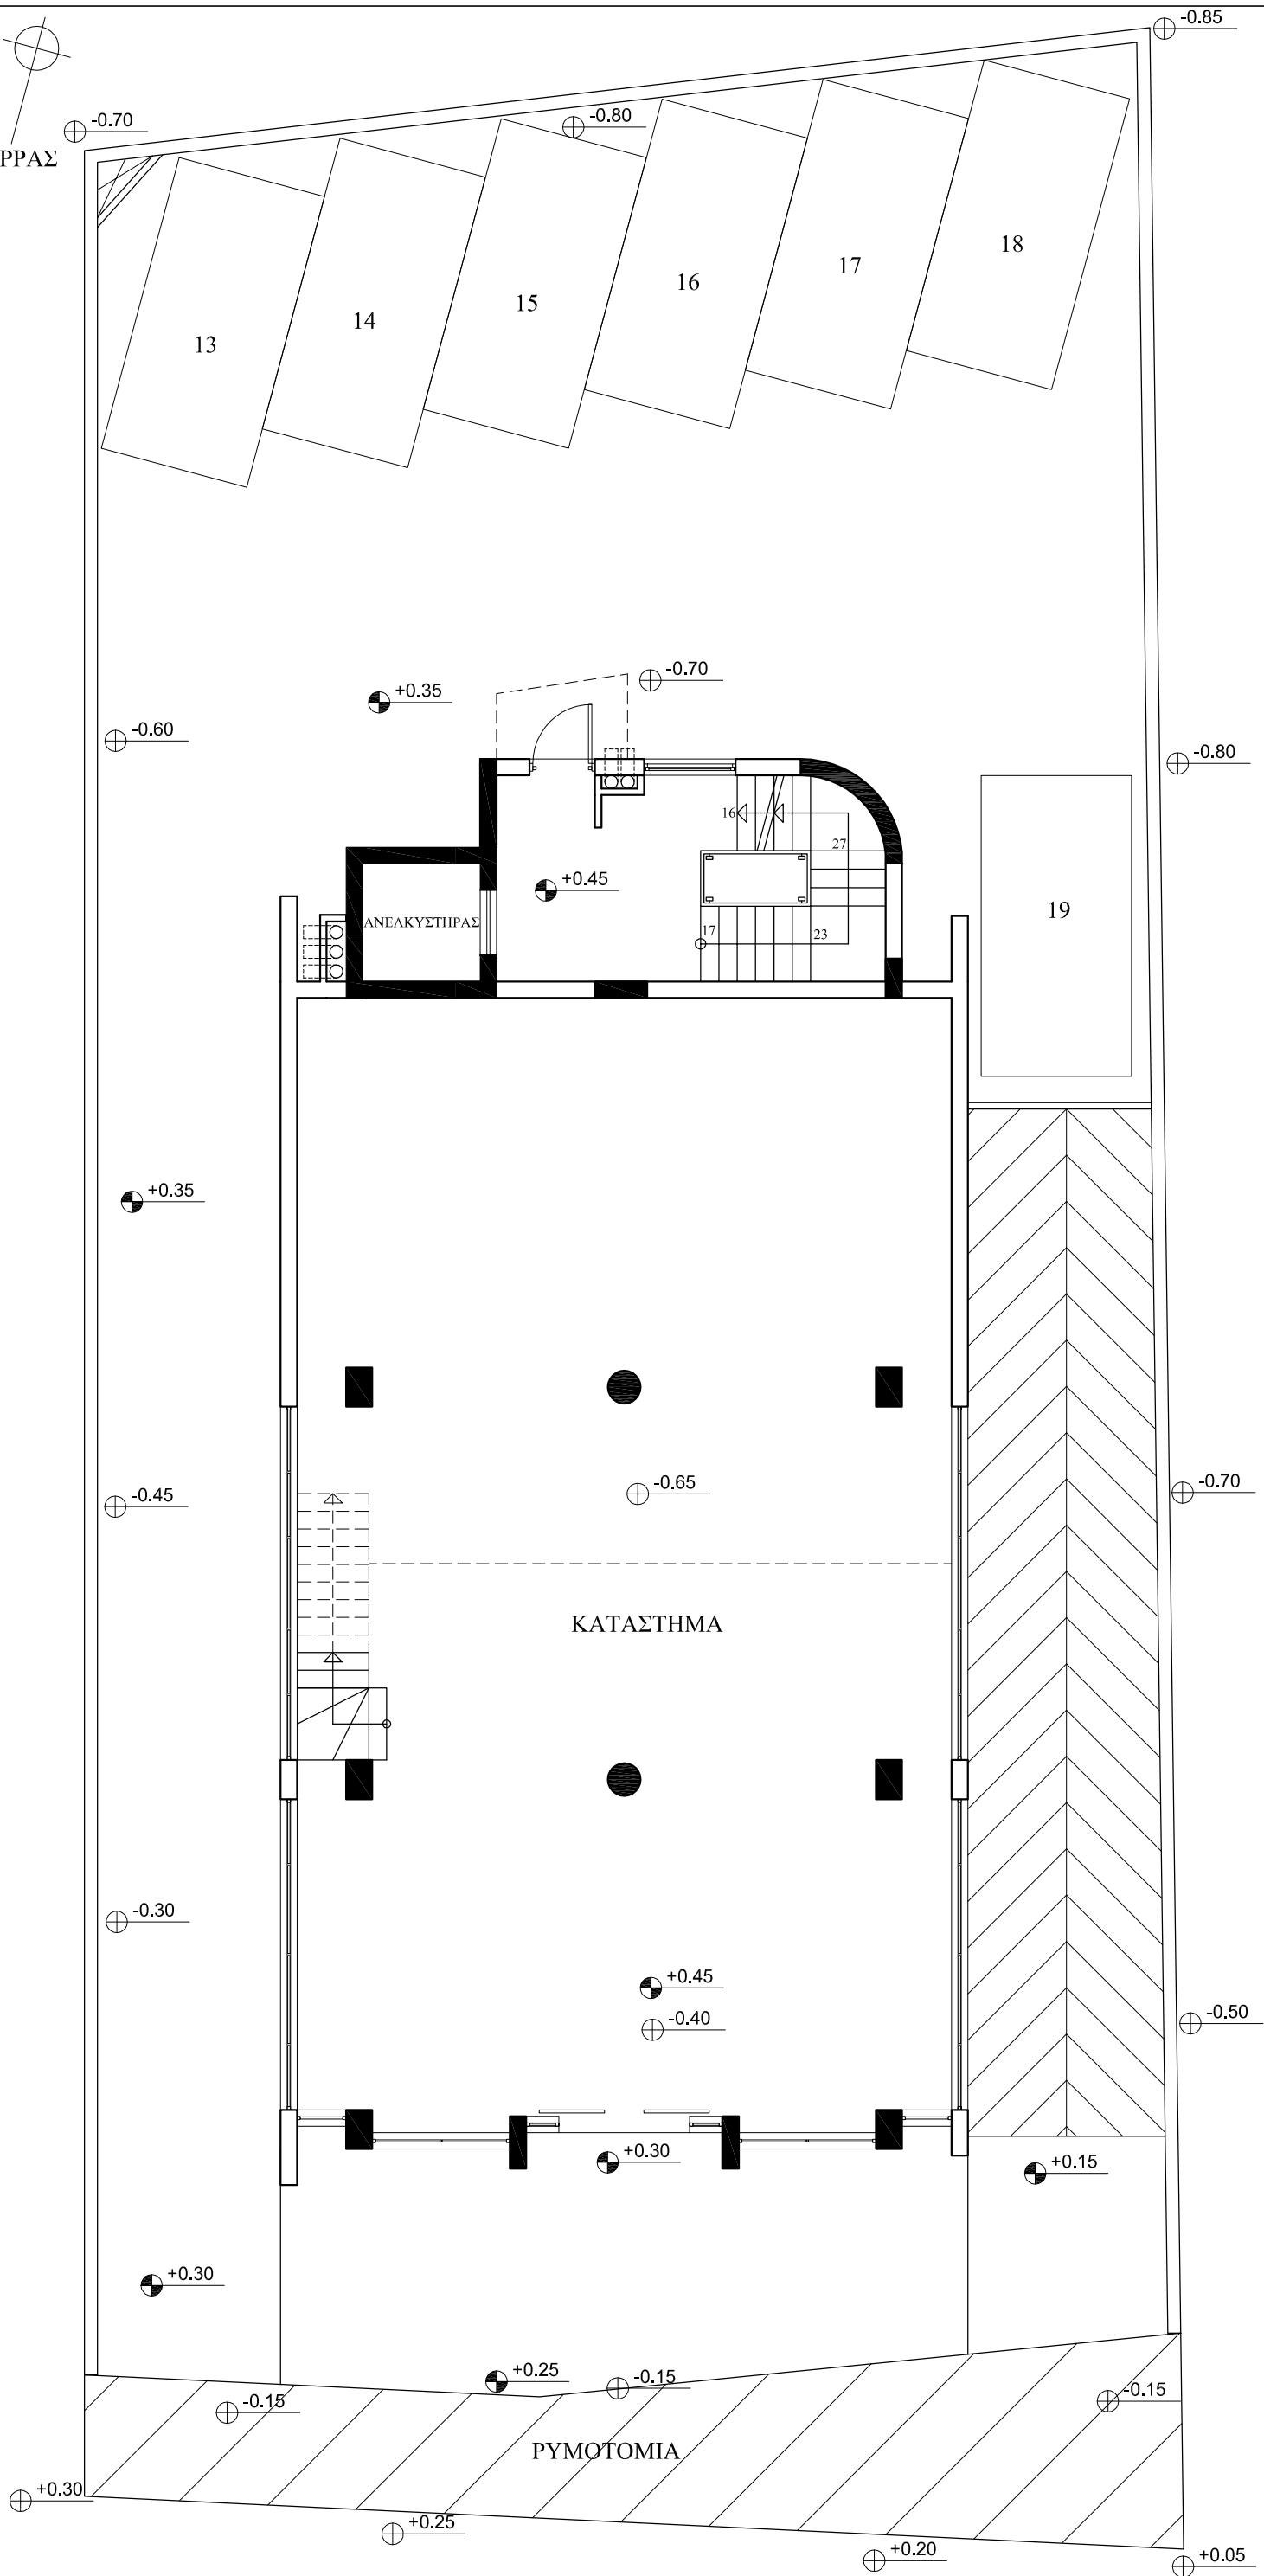

ΒΟΡΡΑΣ

MELFORD TOWER  
MAKARIOU  
GROUND FLOOR

SCALE:  
1:100