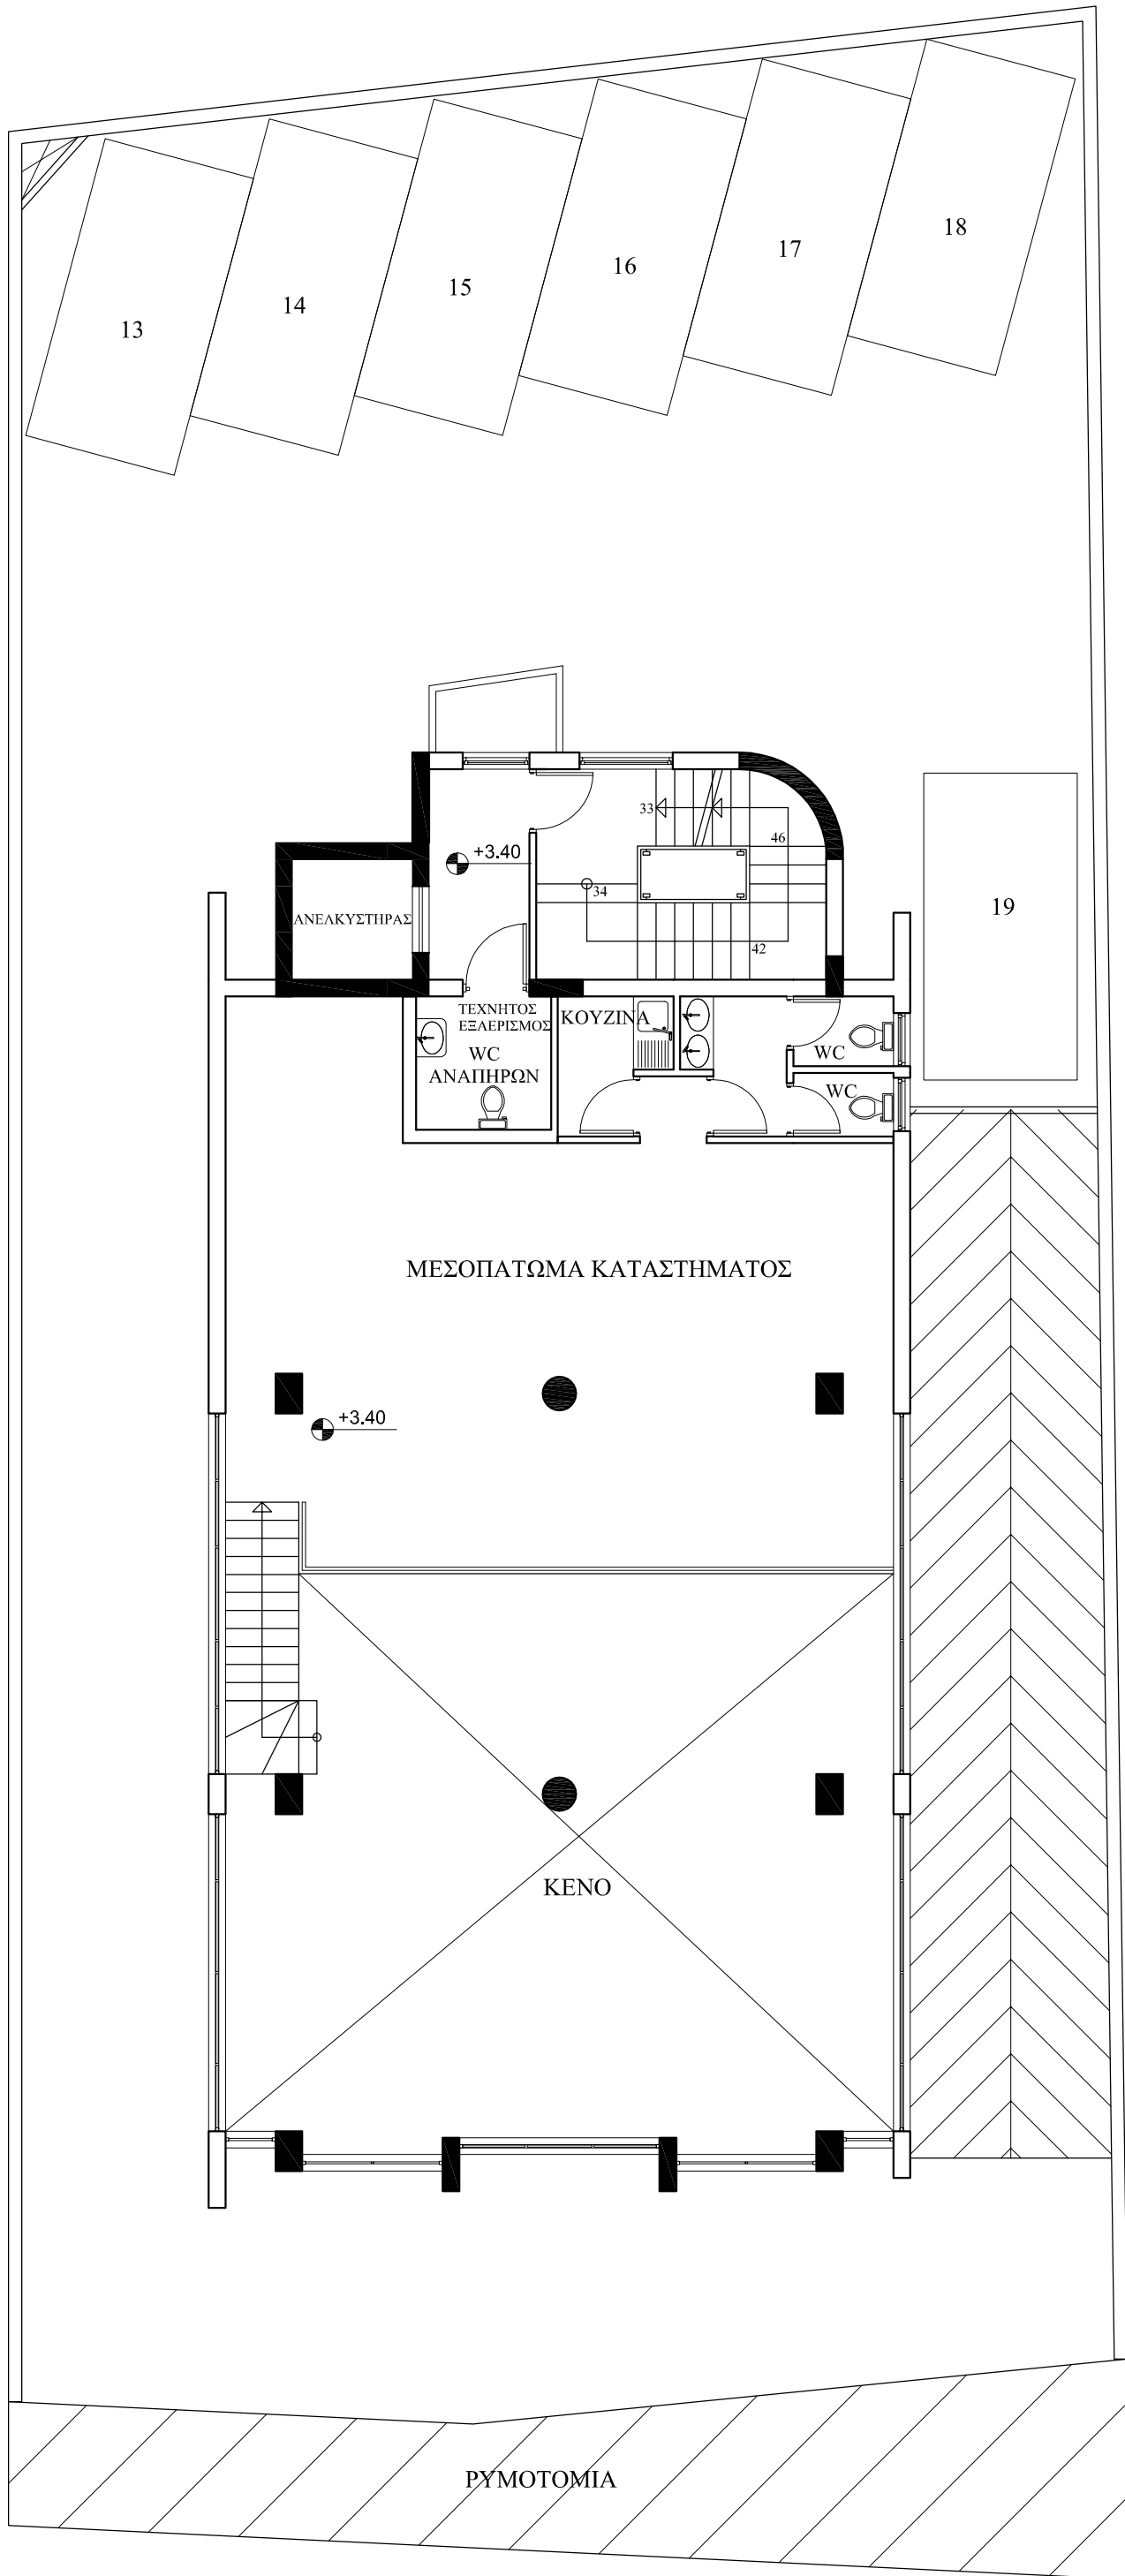

MELFORD TOWER
MAKARIOU
MEZZANINE FLOOR

SCALE:
1:100